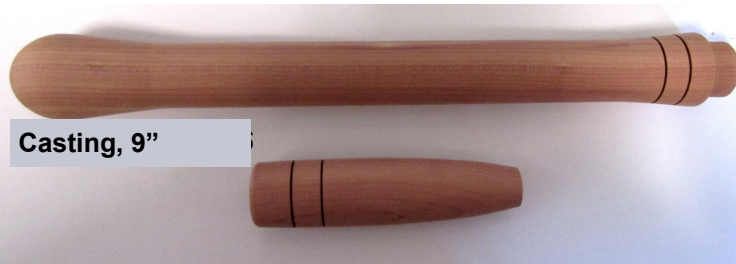

# CUSTOM WOOD HANDLES

Designed for all types of rods from Musky to Ice! All handles are available in other woods. Optional engraving at an additional cost is also available. Handles are unfinished. Butt caps are not included. Models shown are in Red Cedar.

**Engraving— please call for cost.**

**Available in Red Cedar only.**

**Available in different bore sizes—please call to specify size.**

ITEM#	DESCRIPTION
HANDLE1	Musky 12"
HANDLE2	Casting 9"
HANDLE3	Reg., 8"
HANDLE4	Reg., 8", BC
HANDLE5	FLY, 7-1/2"
HANDLE6	Light, 7", BC
HANDLE7	Light, 7"
HANDLE8	UL, 6"
HANDLE9	UL, 6", BC
HANDLE10	Ice, 4"
HANDLE-E	Engraved Handle

*Specify ID needed when placing your order.*

**CUSTOM GRIPS SHOWN IN RED CEDAR**