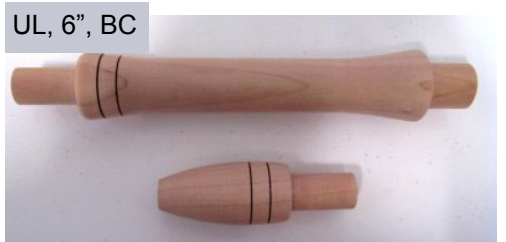

# CUSTOM WOOD HANDLES

Designed for all types of rods from Musky to Ice! All handles are available in other woods. Optional engraving at an additional cost is also available. Handles are unfinished. Butt caps are not included. Models shown are in Red Cedar.

**Engraving— please call for cost.**

**Available in Red Cedar only.**

**Available in different bore sizes—please call to specify size.**

ITEM#	DESCRIPTION
HANDLE1	Musky 12"
HANDLE2	Casting 9"
HANDLE3	Reg., 8"
HANDLE4	Reg., 8", BC
HANDLE5	FLY, 7-1/2"
HANDLE6	Light, 7", BC
HANDLE7	Light, 7"
HANDLE8	UL, 6"
HANDLE9	UL, 6", BC
HANDLE10	Ice, 4"
HANDLE-E	Engraved Handle

*Specify ID needed when placing your order.*

**CUSTOM GRIPS SHOWN IN RED CEDAR**