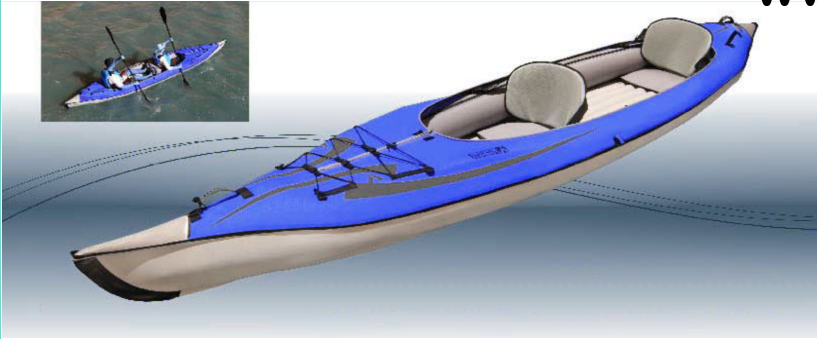

www.merricktackle.com

800-628-8904

MERRICK TACKLE—YOUR

YAKKING

HEADQUARTERS

KAYAK SERIES

Kayak Series rods offer specialized features for fishing from a specialized craft. The extra length will clear paddles when trolling and makes it easy to stay with circling fish as they pass the bow or stern. Both front and rear grips have been designed to position the rod comfortably to fight fish from a sitting position. Eight models will cover the spectrum (any heavier and you're just getting towed), and the thought behind the designs will make them instant favorites.

We offer
all types
of
**Paddleboats
&
Accessories.**

CASTING	LGTH.	PCS.	LURE WT.	LINE WT.	HNDL	ACTION
LK 7615 C	7' 6"	1	1/4-1	6-15	1	Fast
LK 7620 C	7' 6"	1	1/2-1 1/2	8-20	1	Fast
LK 7625 C	7' 6"	1	3/4-3	12-25	1	Fast
LK 7640 C	7' 6"	1	1-4	20-40	1	Fast
SPINNING	LGTH.	PCS.	LURE WT.	LINE WT.	HNDL	ACTION
LK 7230 S	7' 2"	1	1-3	15-30	2	Fast
LK 7615 S	7' 6"	1	1/4-1	6-15	2	Fast
LK 7620 S	7' 6"	1	1/2-1 1/2	8-20	2	Fast
LK 7625 S	7' 6"	1	3/4-3	12-25	2	Fast