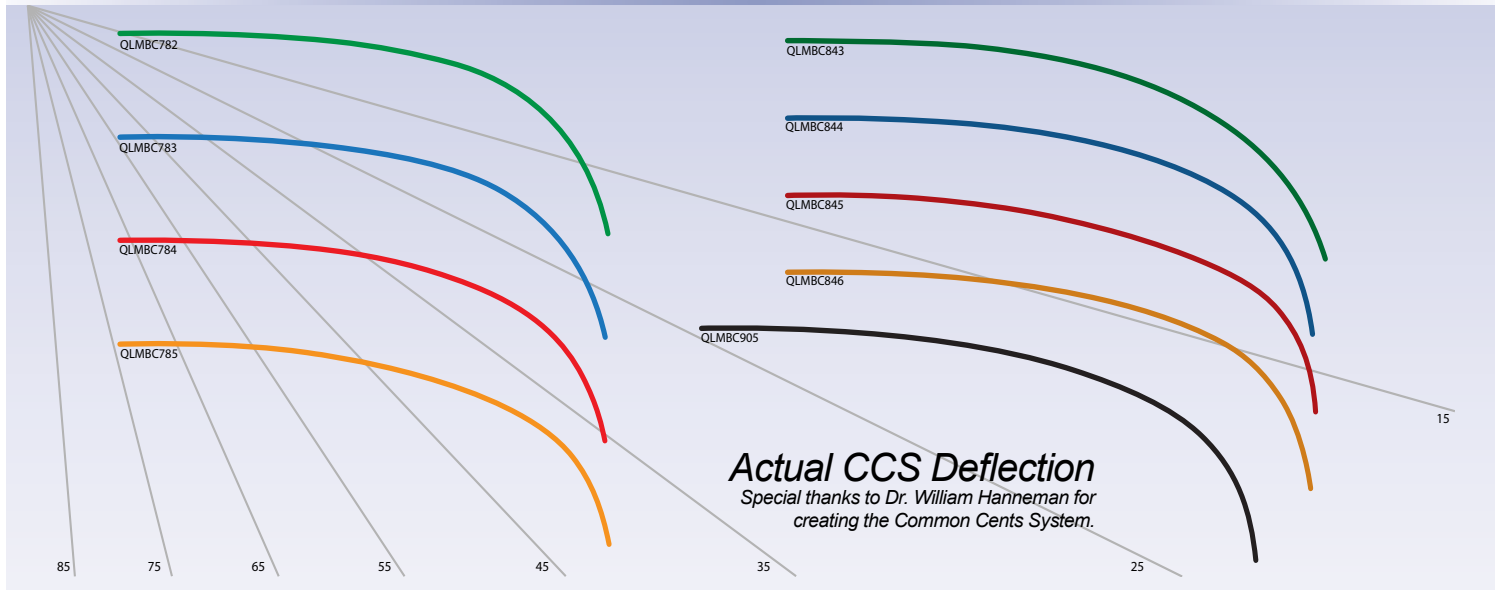

* These fields represent Common Cents System (CCS) data. The Common Cents system is an objective system for measuring the physical properties of a rod or rod blank.

Rod Blanks

quickLine™

MAGBASS

Glossy Black, Light, Fast,
High Performance Freshwater Blanks.