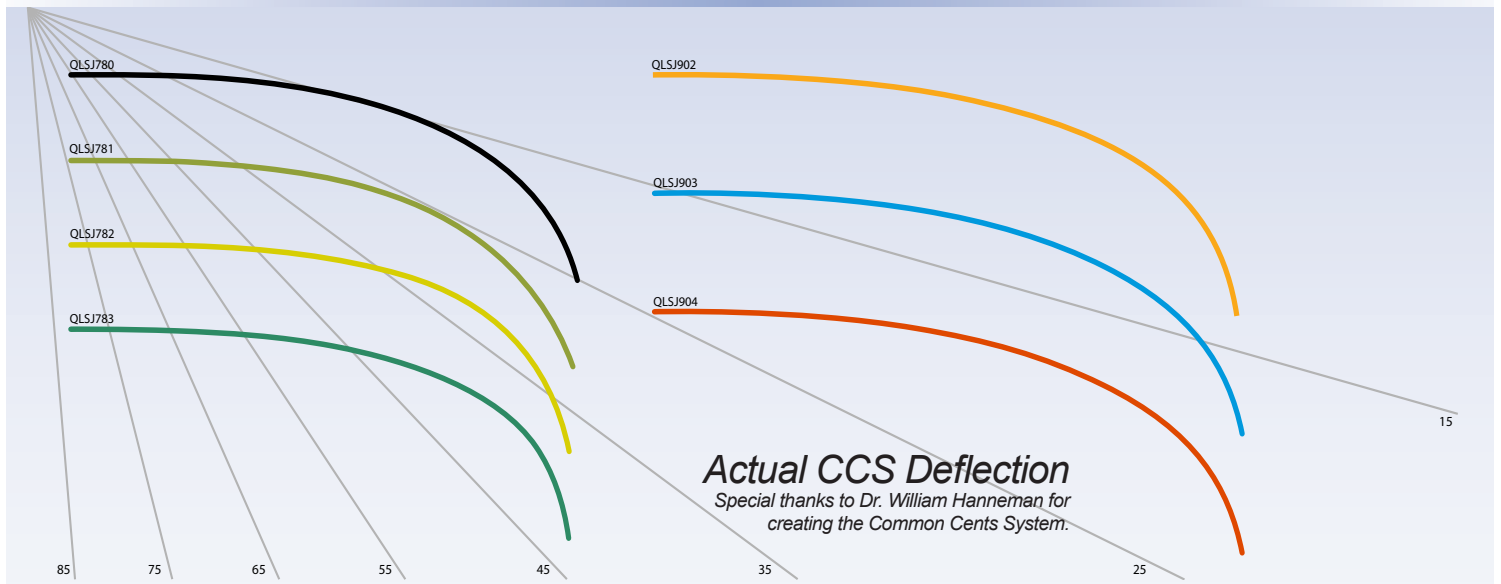

quickLine™ SpinJig

Glossy Black, Light, Fast,
High Performance Freshwater Blanks.

Item#	Description
QLSJ780	QUICKLINE SPIN JIG BLANK 6'6" EX-LITE
QLSJ781	QUICKLINE SPIN JIG BLANK 6'6" LITE
QLSJ782	QUICKLINE SPIN JIG BLANK 6'6" MED-LITE
QLSJ783	QUICKLINE SPIN JIG BLANK 6'6" MED
QLSJ902	QUICKLINE SPIN JIG BLANK 7'6" MED-LITE
QLSJ903	QUICKLINE SPIN JIG BLANK 7'6" MED
QLSJ904	QUICKLINE SPIN JIG BLANK 7'6" MED-HEAVY

Weight (grams)	Butt Dia. (inches)	Tip Size (64ths of an inch)	Intrinsic Power* (grams)	AA (action angle)
37	0.505	4.0	237	71
37	0.550	4.5	403	73
38	0.595	4.5	552	78
39	0.599	4.5	736	77
42	0.650	4.5	575	78
50	0.650	5.0	769	75
63	0.655	5.0	871	75

*Intrinsic power in the above table, is the amount of weight (in grams) necessary to deflect the blank's tip a distance equivalent to 1/3 the length of the entire blank.