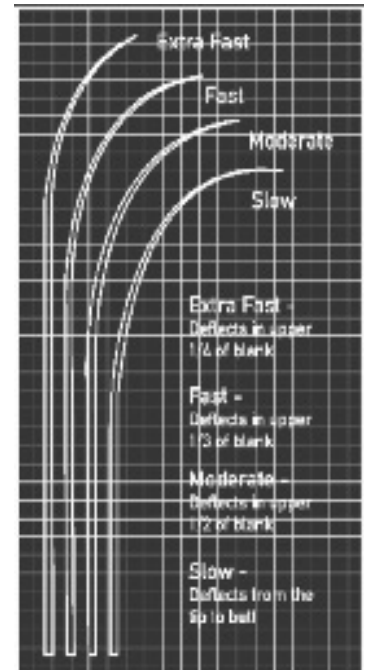

POWER RATINGS - All **PACBAY** blanks have been rated for power using the established industry parameters for line class according to categorical applications. Some examples would be power ratings of 0 to 6 for spinning and casting applications. Light, medium, and heavy for saltwater as well as specific line class ratings denoted in the actual model numbers.

LINE RANGE - All **PACBAY** blanks have been evaluated and assigned a range of line test ratings that allow the blank and line to perform at their best. There may be many variables determining optimum performance according to application, however, each blank’s ideal line rating would fall in the middle of the suggested range.

FLY LINE RATINGS - All of **PACBAY**’s fly rod blanks have been rated for use with weight forward fly lines, however double taper lines will apply as well. Each blank has been designed to cast a specific line weight, however, angler preference according to casting style or fishing application may determine a need to use a line weight up or down for ideal usage.

***quickLine** **DATA** - Please note that the data provided for the Quickline blanks is based on the Common Cents System and is not subject to the definitions above. The terms used by the Common Cents System are objective and are defined, in detail, at the link listed below.
<http://www.common-cents.info/>

Rod Blanks

PACBAY Blank LIFETIME WARRANTY

Since most blanks will change hands at least once after their original sale, PacBay’s warranty is transferable from rod builder to angler(s) and will cover workmanship and material defects for the life of the blank. Any blank you feel to be defective should be returned, at your expense, to PacBay. Upon careful examination, any blank found to be defective will be replaced. As each multi-piece ferrule is custom fit, it is necessary to return all sections for warranty consideration. Please have all components removed prior to returning the blank, as we assume no responsibility for their loss. All returned blanks will be disposed. Handling Fee: There is a $20.00 handling fee per blank replacement payable by check, money order, or credit card.

Warranty does not cover:

- A. Consequential or incidental damages such as the loss of fishing reel, components or rod customizing and assembly expenses affecting finished rod cost.
- B. Damage due to misuse, neglect or normal wear and tear.
- C. Damage caused to the blank during rod assembly or resulting from improper assembly, such as over-tight thread wraps, improper spline locating technique, etc.
- D. Additions or modifications to the blank such as shortening, sectioning or tip top sizing.
- E. Any blank built into a rod for which it was not intended, such as: a fly blank built into a spinning rod.

This warranty provides specific legal rights and you may have other rights which vary from state to state.

Your Dealer is not Authorized to Make Repairs or Replacements under this Warranty

All PacBay replacements will be made with the same PacBay blank model as the one returned, or if no longer available, with the closest PacBay blank in action and/or value.