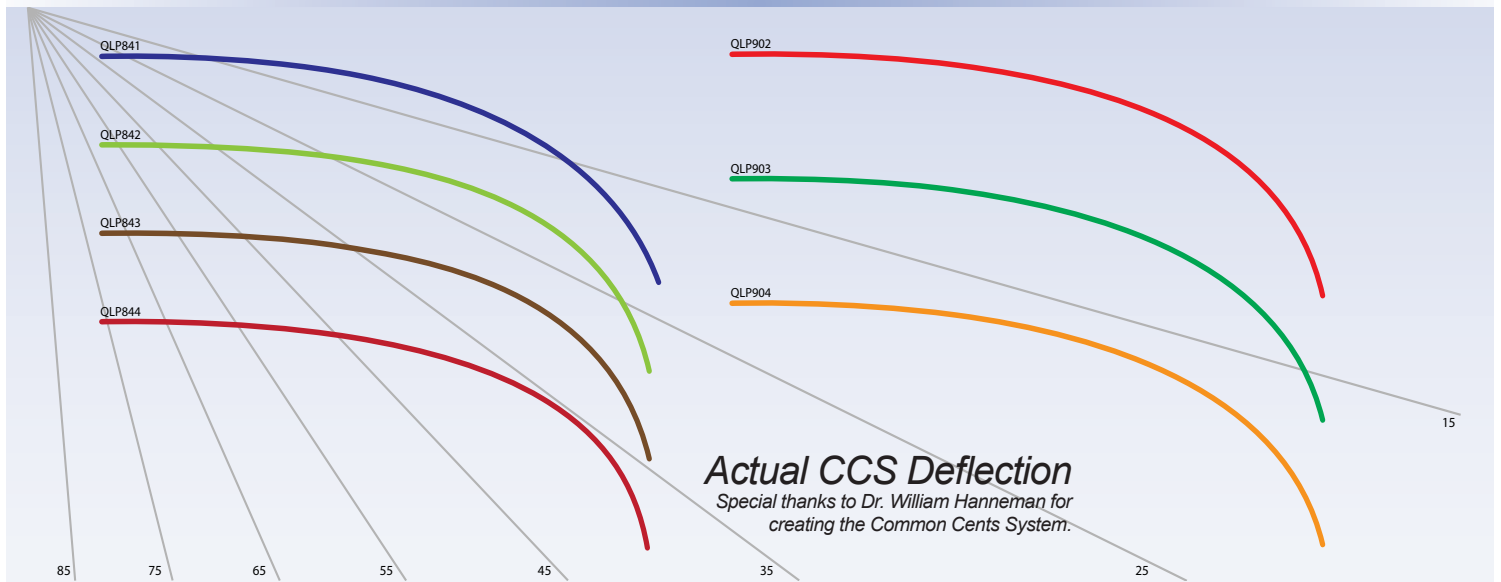

*Intrinsic power in the above table, is the amount of weight (in grams) necessary to deflect the blank's tip a distance equivalent to 1/3 the length of the entire blank.

quickLine™

Popping

Glossy Black, Light, Fast,
High Performance Freshwater Blanks.