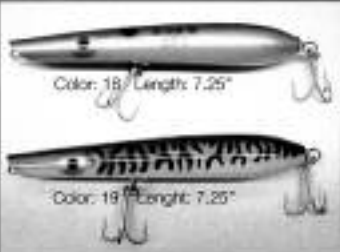

IT'S ALIVE
No.: GAGACLIA **Price:** \$11.39
 Colors: 02, 07, 08, 18, 19, 36, 42, 50
 Approx. Weight: 7.25"-3 oz.

Al Gag's Custom Lures

For color pictures, see our website.

Quality Tackle for the Quality Fisherman

WILD WILLY
No.: GAGACLWW **Price:** \$16.08
 Colors: 08, 18
 Approx. Weight: 7"-2 oz.

NEEDLE FISH
No.: GAGACLN... **Size:** ... **Price:** ...
 GAGACLN5- 5" \$12.06
 GAGACLN7- 7" 12.06
 GAGACLN9- 9" 13.40
 Colors: 01, 02, 04, 8, 17, 36, 50
 Approx. Weight: 5"-1 oz., 7"-2 oz., 9"-3 oz.

POCKET ROCKET
No.: GAGACLPR **Price:** \$11.39
 Colors: 01, 04, 36, 50
 Approx. Weight: 3.5"-1 to 1.5 oz.

GRACEFUL EEL
No.: GAGACLGE **Price:** \$17.42
 Colors: 11, 12, 24
 Approx. Weight: 8"-2 oz.

CARL'S KILLER
No.: GAGACLCK **Price:** \$12.33
 Colors: 18
 Approx. Weight: 6"-2.2 oz.