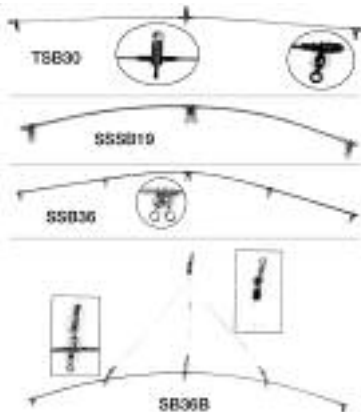

SPREADER BARS

No.	Description	Price
SSTSB30	30" titanium spreader bar	$14.74
SSSB19	19" spreader bar	4.69
SSSB36	36" spreader bar	5.36
SSSB36B	36" braced spreader bar	9.38

RIGGED SPREADER BARS

All rigged w/9" squid complete with storage bag.
Specify color.

No.	Description	Price
SSRSB19-	19" spreader bar	$40.20
SSRTSB30-	30" titanium spreader bar	46.90
SSRSB36B-	36" braced spreader bar	53.60

Color Chart	
GRN	- Green
PT	- Parrot
PBK	- Purple/Black
SH	- Shrimp
ZU	- Zucchini
CHT	- Chartreuse