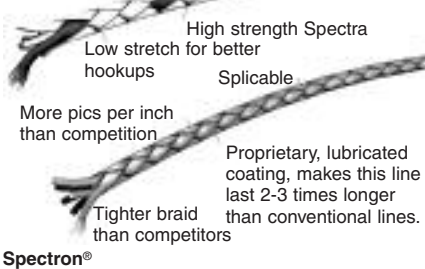

SPECTRON® “STRENGTH OF STEEL”

Braided with space age fibers. Spectron combines a revolutionary low stretch, polyethylene fiber with Cortland’s unsurpassed braiding technology. Features include: Incredibly low diameter to strength ratio • 50lb test is the same as 12lb monofilament • Approx. 4% stretch • Extremely low stretch creates unbelievable hook setting power • Superior abrasion resistance • Increased line capacity • Due to its low diameter you can hold significantly more line on your reel than with monofilament • The polyethylene fiber is naturally hydrophobic • It not only won’t absorb water - it repels it! • Amazingly limp • This is a superb bait casting and spinning line with absolutely no memory • Powerful casting performance • Its slick finish reduces drag/friction on your rod guides, adding greater casting distance • Highly sensitive resulting in more positive hook ups.

SUPER BRAID-BLACKSPOT

White line with black spots.

150 YARD

No.	Test	Price
173002	35	\$15.52
173019	50	14.88
173026	80	17.59

300 YARD

173033	35	23.69
173040	50	27.08
173057	80	31.82

600 YARD

191211	35	44.70
191228	50	46.05
191235	80	54.19

1200 YARD

173064	35	74.52
173071	50	81.29
173088	80	105.02
181571	130	135.51
181557	200	155.85

Black Spot® Dacron®
(Super Braid)

High strength Spectra
Low stretch for better hookups
Splicable

More pics per inch than competition