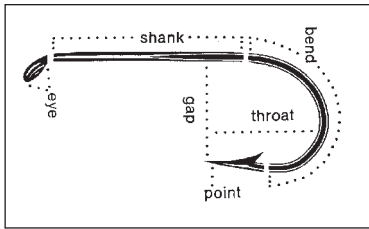

Mustad®

Note:
Many Mustad hooks are available in bulk packs of 1000. Save \$\$\$. Call for prices.

3366
 Superior point sproat hooks, ringed, bronzed. 100 per box.

Size	Per box
4, 2, 1	\$3.18
1/0	3.71
2/0	4.38
3/0	4.97

2286TD
 Ground point round gaff hooks, tinned, shank bent back with tapered spike, Duratin.

Size	Gap	Per 10
2	1 3/4"	\$25.81
1/0	2 1/8	35.92
4/0	2 7/8	53.59
6/0	3 1/4	96.94
8/0	3 3/4	143.70

GAFF HOOK

3366G
 Superior point sproat, large ring, 24kt. gold plated. Good herring hook. 100 per box