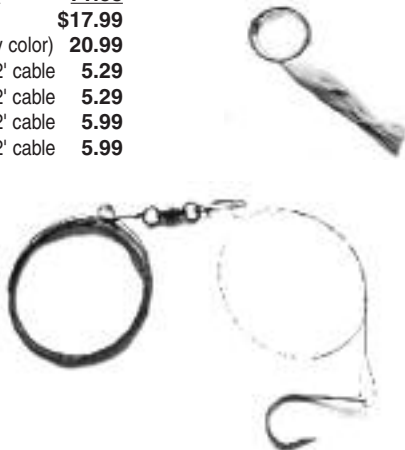

MONGO SS TUNA HOOKS

S/S Tuna Hook w/Ring, 4-Pack

No.	Price
BRA690-12/0	$8.37
BRA690-13/0	9.07
BRA690-14/0	9.42
BRA690-15/0	10.12
BRA690-16/0	10.82

MONGO SS CIRCLE HOOKS

S/S Circle Hook, 4-Pack

No.	Price
BRA691-13/0	$5.93
BRA691-14/0	6.28
BRA691-15/0	6.98
BRA691-16/0	7.68
BRA691-17/0	8.37

MONGO SS CURVE POINT HOOKS

S/S Curve Point, 4-Pack

No.	Price
BRA692-7/0	$8.72
BRA692-8/0	9.42
BRA692-9/0	10.12
BRA692-10/0*	6.28
BRA692-11/0*	6.63
BRA692-12/0*	7.33

* 2 per pack

MONGO SS STRAIGHT POINT HOOKS

S/S Straight Point, 4-Pack

No.	Price
BRA693-6/0	$8.37
BRA693-7/0	8.72
BRA693-8/0	9.42
BRA693-9/0	10.12
BRA693-10/0*	6.28
BRA693-11/0*	6.63
BRA693-12/0*	7.33

* 2 per pack

Merrick Tackle

17' SHARK RIGS

15' of 480 lb. cable, 2' of 325 lb. wire, 300 lb. Sampo ball bearing snap swivel, 10/0 Mustad hook. 2' replacements are sold in size 10/0 240 lb., 325 lb. & size 11/0 240 lb., 325 lb. Snap rig allows you to attach a new bait that was sitting in your brine or just after a release.

No.	Description	Price
PAT1	Regular	$17.99
PAT2	w/skirt (specify color)	20.99
PAT3	10/0, 240 lb., 2' cable	5.29
PAT4	10/0, 325 lb., 2' cable	5.29
PAT5	11/0, 240 lb., 2' cable	5.99
PAT6	11/0, 325 lb., 2' cable	5.99

Color Chart

R = Red
Y = Yellow
G = Green

TUNA BAIT LEADERS

These have the popular 94150 style hook with 150lb. mono leader. The perfect rig for chumming of live bait tuna fishing.

No.	Description	Hook	Leader #	Price
BRA69576	TUNA BAIT LEADER (3PK)	8/0	150	$8.31
BRA69577	TUNA BAIT LEADER (3PK)	9/0	150	8.70
BRA69578	TUNA BAIT LEADER (3PK)	8/0*	200	11.72

(*forged)

TUNA TROLLING LEADERS

Available with either single or double hooks. The perfect system for tuna trolling feathers. Complete with 5 1/2 ft. 100-150lb. mono leader and extra crimp and swivel.

BRA69579	TUNA TROLLING LEADER (S/S DBL)	7/0	100	$3.31
BRA69580	TUNA TROLLING LEADER (SINGLE)	8/0	100	2.59
BRA69581	TUNA TROLLING LEADER (S/S DBL)	9/0	150	6.60
BRA69582	TUNA TROLLING LEADER (SINGLE)	9/0	150	5.18

SHARK LEADERS

Complete with or without rattles. The double extra strong shark hook is attached with 12ft. of S/S cable and barrel swivel.

BRASL008	SHARK LEADER W/O RATTLE	8/0	270	$10.62
BRASL010	SHARK LEADER W/O RATTLE	10/0	270	11.14
BRASL012	SHARK LEADER W/O RATTLE	12/0	480	11.62
BRASLR08	SHARK LEADER W/RATTLE	8/0	270	9.83
BRASLR12	SHARK LEADER W/RATTLE	12/0	470	10.72

STIFF RIGS

Made for use with big game trolling lures. Beaded spacers are covered with plastic shrink tubing. "Stiffened" portion can be wedged in counterbored jig heads to position the hook at any angle.

BRASH200	SINGLE HOOK STIFF RIG	9/0	200	$11.76
BRASH300	SINGLE HOOK STIFF RIG	11/0	300	12.71
BRASH400	SINGLE HOOK STIFF RIG	12/0	400	14.86

Cartright Rigs

DEEP WATER GIANT BLUEFISH RIGS

- 12 oz. trolling sinker
- 4" Heavy duty plated chain
- 8/0 Mustad-O'Shaughnessy Hooks

No.	Rig	Price
CR122	2-Hook	$5.26
CR121	1-Hook	5.00

HOOK-M-UP-GAFF

Used under all conditions to get quick control of hard to handle fish.

No.	Price
RVMGAF	$39.99