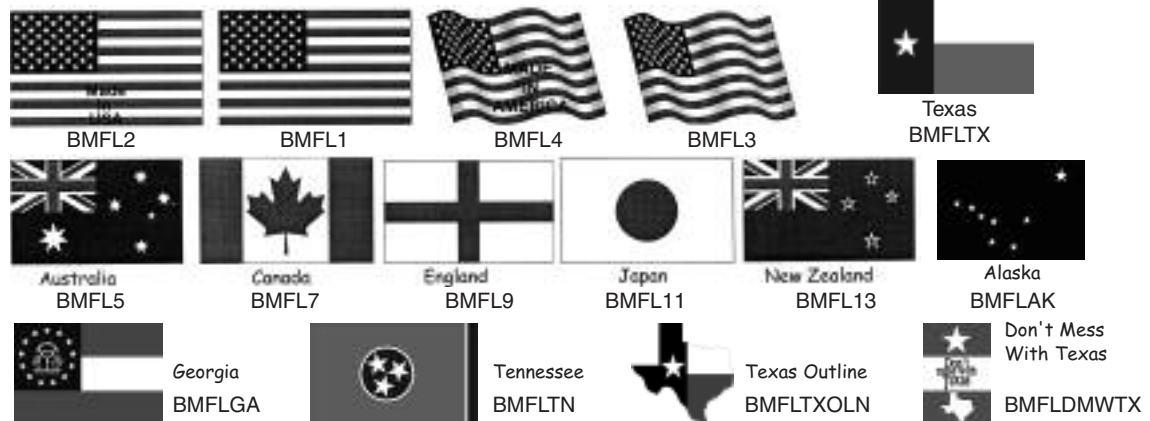

**Variagated Color Chart**

No.	Color	No.	Color	No.	Color
50	Red/Gold	60	Blue/Pink	SP5	Gold/Pink
SP3	Silver/Light Blue				

**SILK THREAD**

100% pure filament silk from Japan. Perfect for bamboo and building or restoration.

Prefix No.	Description	Price
FS2MO-	Size 000 , 200 meters	\$3.62
FS1MA-	Size 3/0, 100 meters	3.45

**Color Chart for Silk**

01	Black	223	Med. Brown
02	White	225	Charcoal
214	Bright Yellow	228	Garnet
215	Gold	234	Dark Brown
202	Red	242	Beige
207	Royal Blue	251	Hunter Green
222	Jade Green	256	Scarlet

Remember - when ordering thread you need the prefix no. and the color no.  
Example:  
FS1MA-207

**Die Cut Flag Decals by Bill Mar**

(Not Shown in Actual Size)

All flag decals are .5 inches high and approximately .75" wide.

# Die Cut Decals by Bill Mar

"Stick with the Best" - Stickers for your Stix  
State-of-the-Art Die Cut Decals in Full Color

Price: \$1.30 ea.

Decals with "L" following code number are available in a larger size for \$2.00 ea.