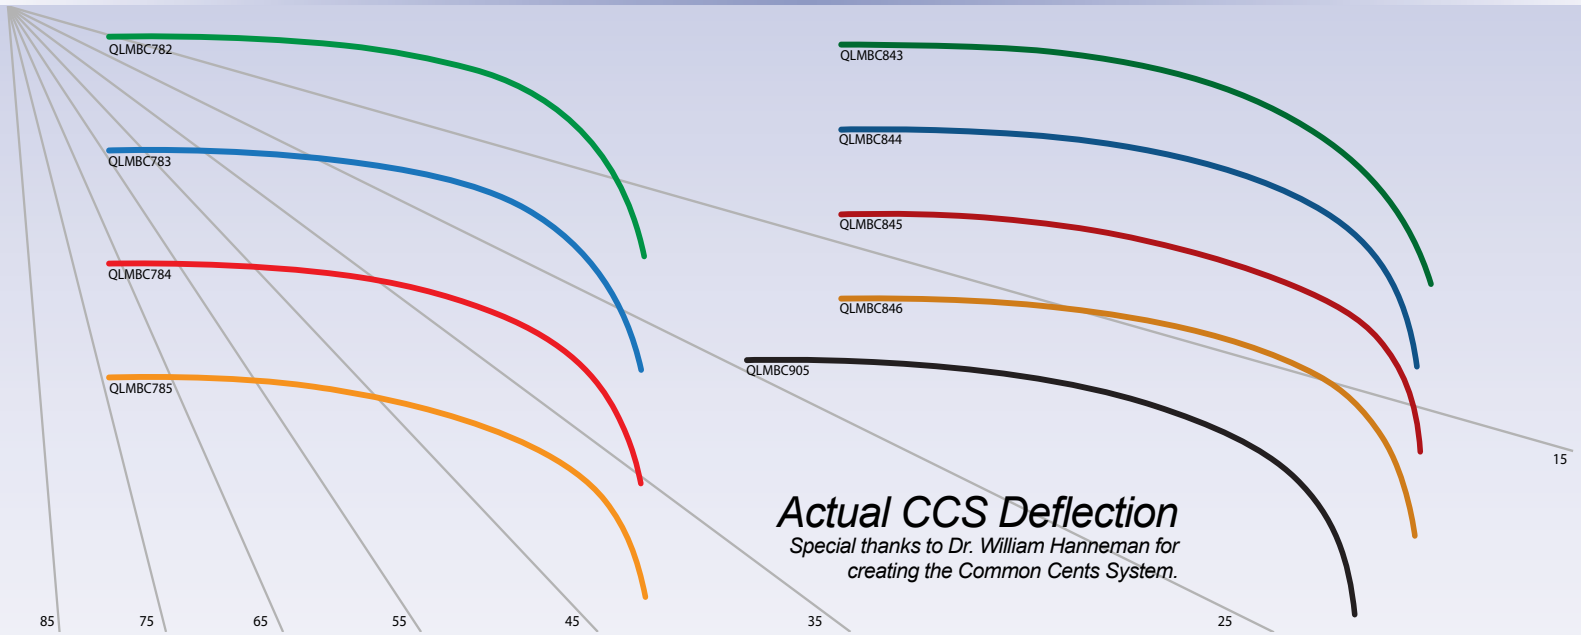

quickLine™

MAGBASS

Glossy Black, Light, Fast,
High Performance Freshwater Blanks.

Item#	Description	2012 MSRP	Weight (grams)	Butt Dia. (inches)	Tip Size (64ths of an inch)	Intrinsic Power* (grams)	AA (action angle)
QLMBC782	QUICKLINE MAG BASS BLANK 6'6" MEDIUM	\$109.99	51.8	.425	4.5	548	75
QLMBC783	QUICKLINE MAG BASS BLANK 6'6" MED-HEAVY	\$114.14	58.4	.440	5.0	657	73
QLMBC784	QUICKLINE MAG BASS BLANK 6'6" MED-HEAVY	\$129.52	60.7	.450	5.5	770	75
QLMBC785	QUICKLINE MAG BASS BLANK 6'6" HEAVY	\$140.86	75.3	.450	5.0	812	76
QLMBC843	QUICKLINE MAG BASS BLANK 7' MED-HEAVY	\$134.42	60.1	.500	4.5	695	70
QLMBC844	QUICKLINE MAG BASS BLANK 7' MED-HEAVY	\$145.27	84.1	.475	4.5	1069	80
QLMBC845	QUICKLINE MAG BASS BLANK 7' HEAVY	\$155.62	76.0	.490	4.5	1144	82
QLMBC846	QUICKLINE MAG BASS BLANK 7' EX-HEAVY	\$169.20	101.3	.525	5.5	1614	81
QLMBC904	QUICKLINE MAG BASS BLANK 7'6" MED-HEAVY	\$177.13	94.2	.540	4.5	1233	81

*Intrinsic power in the above table, is the amount of weight (in grams) necessary to deflect the blank's tip a distance equivalent to 1/3 the length of the entire blank.

PACBAY
PACBAY
QUALITY COMPONENTS