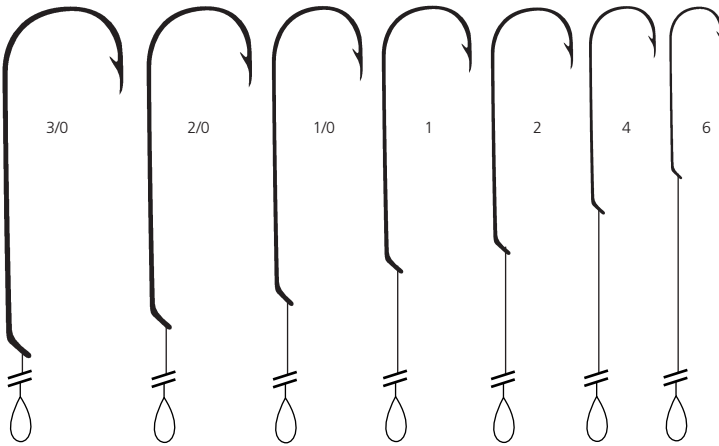

264

24kt Gold Plated

Snelled, fine wire, short shank, reversed, flattened.

SIZES	8, 10	12
lb	4.8	3.7
Leader length	20"/51cm	20"/51cm

Mustad

350

Snelled aberdeen, turned down ball eye, extra fine wire, bronze.

SIZES	2	4, 6	8
lb	8	6	4
Leader length	7"/18cm	7"/18cm	7"/18cm

353

24kt Gold Plated

Snelled aberdeen, turned down ball eye, extra fine wire.

SIZES	3/0	2/0, 1/0	1, 2, 4	6
lb	12	10	8	6
Leader length	7"/18cm	7"/18cm	7"/18cm	7"/18cm

408BSWS

BLUEFISH RIG

O'Shaughnessy hook, forged, turned down eye, duratin.

SIZES	6/0, 5/0, 4/0, 3/0, 2/0
lb	60
Leader length	17.5"/44cm

Nylon coated wire

518

24kt Gold Plated

Snelled treble, ringed.

550R

550R
Trout snell

Snelled treble, ringed, red.

SIZES	
12, 14, 16, 18	
lb	4
Leader length	15"/38cm

553BLSWS

Snelled beak, extra strong, forged, extra long point, reversed, turned up tapered eye, 18" clear, looped leader, black.