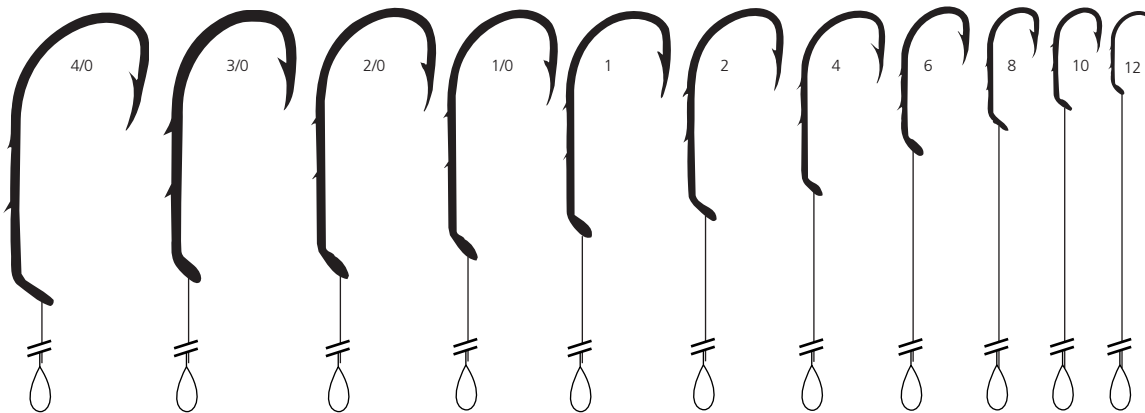

SIZES	
7/0, 6/0	
lb	50
Leader length	18"/46cm

555

Snelled beak, 2 slices in long shank, 2 extra strong, reversed, turned down small ball eye, bronzed.

SIZES	2/0	1/0, 2	4, 6
lb	12	10	8
Leader length	7"/18cm	7"/18cm	7"/18cm

Mustad

625

Snelled beak, forged, reversed, long shank, turned down small ball eye, bronzed.

SIZES	2	4	6, 8
lb	10	8	6
Leader length	7"/18cm	7"/18cm	7"/18cm

641

Snelled beak, forged, 2 slices in long shank, reversed, turned down small ball eye, bronzed.

SIZES	4/0,3/0	2/0,1/0	1,2	4	6,8	10,12
lb	15	12	10	8	6	4
Leader length	7"/18cm					

642SWS

24kt Gold Beak, forged, reversed, special bend, 2 slices in special long shank, turned down small ball eye.
Plated

SIZES	6/0, 5/0, 4/0
lb	40
Leader length	18"/46cm

642SWS-L

SIZES	5/0, 4/0, 3/0, 2/0
lb	40
Leader length	36"/91cm

714

Whipped Minnow Rig

Long shank, reversed, flattened, eyeless, bronzed

SIZES	2, 4	6, 8
lb	8	6
Leader length	7"/18cm	7"/18cm