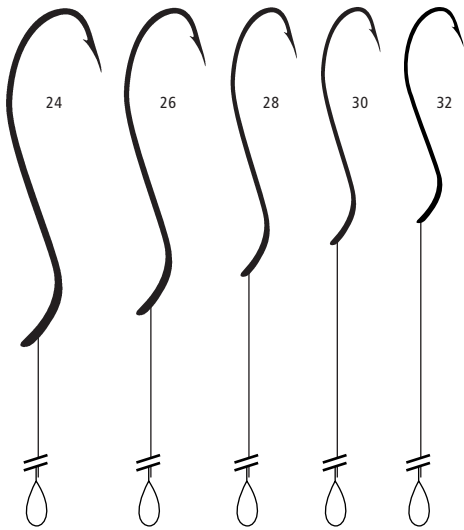

SIZES	
7/0, 6/0	
lb	50
Leader length	18"/46cm

555

Snelled beak, 2 slices in long shank, 2 extra strong, reversed, turned down small ball eye, bronzed.

SIZES	2/0	1/0, 2	4, 6
lb	12	10	8
Leader length	7"/18cm	7"/18cm	7"/18cm

SIZES	4/0,3/0	2/0,1/0	1,2	4	6,8	10,12
lb	15	12	10	8	6	4
Leader length	7"/18cm					

642SWS

24kt Gold Beak, forged, reversed, special bend, 2 slices in special long shank, turned down small ball eye.
Plated

SIZES	6/0, 5/0, 4/0
lb	40
Leader length	18"/46cm

642SWS-L

SIZES	5/0, 4/0, 3/0, 2/0
lb	40
Leader length	36"/91cm

714

Whipped Minnow Rig

Long shank, reversed, flattened, eyeless, bronzed

SIZES	2, 4	6, 8
lb	8	6
Leader length	7"/18cm	7"/18cm

777

Snelled, turned up ball eye, straight, ringed, bronzed.

SIZES	24	26, 28	30, 32
lb	12	10	8
Leader length	7"/18cm	7"/18cm	7"/18cm

Mustad

BABY SHRIMP
TEMPTER RIGS

REF NUMBER	COLOUR	SIZE	PACK CODE	LB MAIN LINE	LB BRANCH LINE
BST-L	luminous	6, 8	76	10	10
BST-P	pink	6, 8	76	10	10
BST-PW	pink / white	6, 8	76	10	10