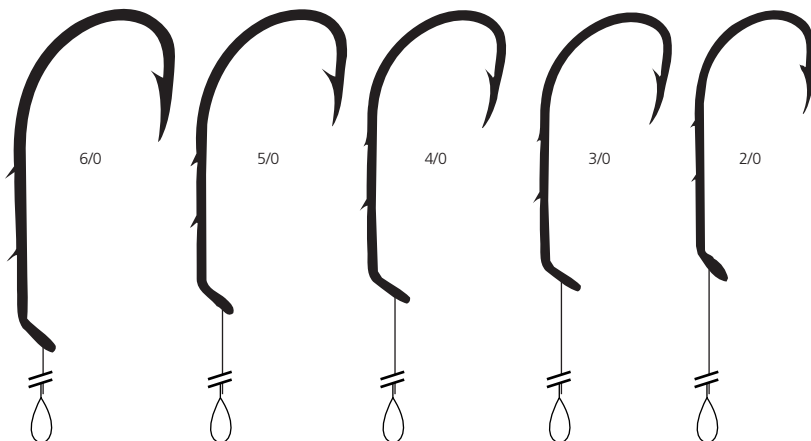

SIZES	
7/0, 6/0	
lb	50
Leader length	18"/46cm

555

Snelled beak, 2 slices in long shank, 2 extra strong, reversed, turned down small ball eye, bronzed.

SIZES	2/0	1/0, 2	4, 6
lb	12	10	8
Leader length	7"/18cm	7"/18cm	7"/18cm

SIZES	4/0,3/0	2/0,1/0	1,2	4	6,8	10,12
lb	15	12	10	8	6	4
Leader length	7"/18cm					

642SWS

24kt Gold Beak, forged, reversed, special bend, 2 slices in special long shank, turned down small ball eye.
Plated

SIZES	6/0, 5/0, 4/0
lb	40
Leader length	18"/46cm

642SWS-L

SIZES	5/0, 4/0, 3/0, 2/0
lb	40
Leader length	36"/91cm

714

Whipped Minnow Rig

Long shank, reversed, flattened, eyeless, bronzed

SIZES	2, 4	6, 8
lb	8	6
Leader length	7"/18cm	7"/18cm

777

Snelled, turned up ball eye, straight, ringed, bronzed.

SIZES	24	26, 28	30, 32
lb	12	10	8
Leader length	7"/18cm	7"/18cm	7"/18cm

Mustad

BABY SHRIMP
TEMPTER RIGS

REF NUMBER	COLOUR	SIZE	PACK CODE	LB MAIN LINE	LB BRANCH LINE
BST-L	luminous	6, 8	76	10	10
BST-P	pink	6, 8	76	10	10
BST-PW	pink / white	6, 8	76	10	10