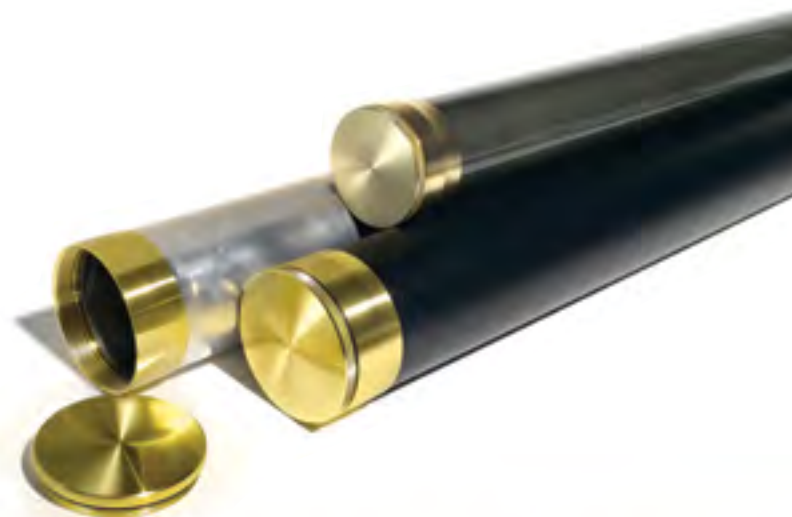

- Ultra-rugged, polyurethane coated 1000 denier nylon with reinforced seams
- Abrasion resistant and water repellent
- Crush-proof core
- Divided interior liners prevent scratching
- Molded rubber adjustable handle
- Zippered, padded flip-top with lockable pulls
- Available in forest green, navy and burgundy (custom colors available upon request)

2" and 2.5" diameters, with sizes for most 2-, 3-, 4- and 5-piece rods
Priced according to style and size—call for details

ALUMINUM AND CARBON ROD TUBES

The original (and still the best). Clear Creek makes protective cases tough enough for the top fly rod manufacturers—and you. A sleek, simple and safe way to secure individual rods.

- Choose from lightweight carbon or ultra-rugged aluminum
- Aluminum tubes available in black texture and raw aluminum
- Carbon tubes available in olive

Aluminum available in 1.5", 2" and 2.5" diameters, carbon available in 2" diameter, both with sizes for most 2-, 3-, 4- and 5-piece rods
Priced according to style and size—call for details

ROD SOCK

Simple in design, affordable in price, the Clear Creek rod sock helps keep your favorite fly rod or spinning rod from harm.

- Ultra-soft microfiber suede keeps nicks and scratches at bay
- Multiple compartments store each rod section individually
- Flap and tie closure for added protection
- Can be used on its own or with a rod tube
- Available in gray with black trim